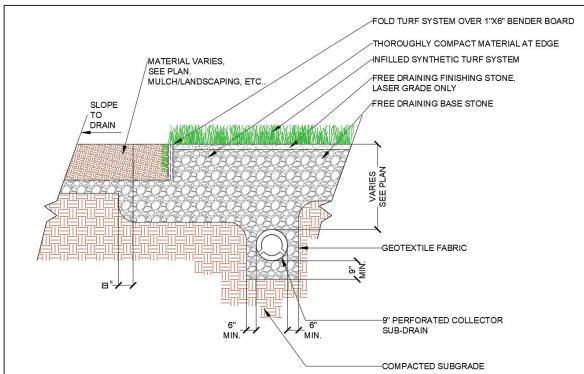

TURFONE PUTT

Artificial Turf

RECOMMENDED USES

- Putting Greens
- Driving Ranges
- Mini-Golf Courses
- Patios or Rooftops

FEATURES

- Performs like a professional green
- Budget friendly
- Can be used both indoors and outdoors
- Two-tone flower and lime green coloring

16 Year Warranty

DuraBlade™ Technology

Lead Free

Yarn Type	Textured Polypropylene
Denier	PP4950
Approximate Pile/Face Weight	55 oz.
Approximate Pile Height	0.71 in.
Machine Gauge	3/16 in.
Roll Width	15 ft.
Roll Length	100 ft.
Approximate Total Product Weight	85 oz.
Approximate Infill Amount	2.5-3.0 lb./psf
Primary Backing	Polyurethane
UV	ISO 4892-3: Grey Scale 4-5
Lead	<1.00 mg/Kg Pass
Fire	EN 13501-1: Pass
Drainage	>118 in./hr.