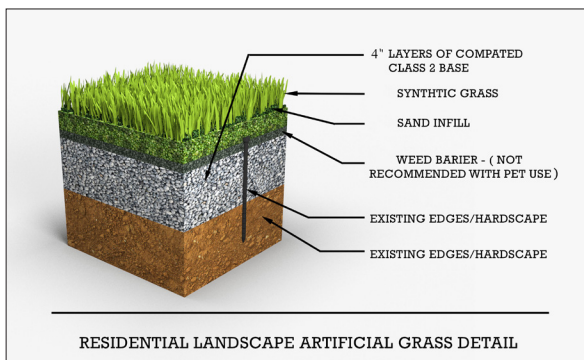

TURFONE MIRAGE

Artificial Turf

RECOMMENDED USES

- Landscape
- Pet Areas
- Playgrounds
- Fringes

FEATURES

- Ideal for moderate traffic
- Budget friendly
- Mix of summer, emerald and beige blade colors
- Distinct shape and color for a natural look

16 Year Warranty

DuraBlade™ Technology

Lead Free

Yarn Type	Polyethylene - Wave & C Blade
Denier	PE & PP 15660
Approximate Pile/Face Weight	50 oz.
Approximate Pile Height	1.5 in.
Machine Gauge	3/8 in.
Roll Width	15 ft.
Roll Length	100 ft.
Approximate Total Product Weight	80 oz.
Approximate Infill Amount	1.0-1.5 lb./psf
Primary Backing	Polyurethane
UV	ISO 4892-3: Grey Scale 4-5
Lead	<1.00 mg/Kg Pass
Fire	EN 13501-1: Pass
Drainage	>118 in./hr.