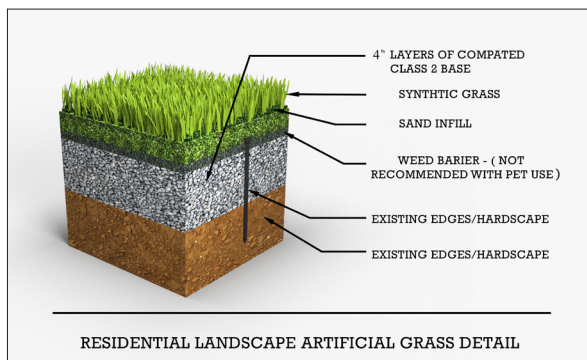

SiteOne.com/Locations