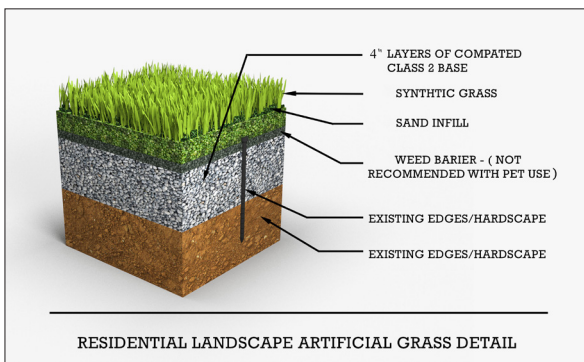

DWARF FESCUE

Artificial Turf

RECOMMENDED USES

- Landscape
- Pet Areas
- Playgrounds
- Fringes

FEATURES

- Designed to handle both indoor and outdoor use
- Deep green and olive colored,
- Made for moderate traffic
- Ideal for a large array of applications

16 Year Warranty

DuraBlade™ Technology

Lead Free

Yarn Type	Polyethylene - Wave
Denier	PE10800+PP2970
Approximate Pile/Face Weight	49 oz.
Approximate Pile Height	1.5 in.
Machine Gauge	3/8 in.
Roll Width	15 ft.
Roll Length	100 ft.
Approximate Total Product Weight	73 oz.
Approximate Infill Amount	1.0-1.5 lb./psf
Primary Backing	Polyurethane
UV	ISO 4892-3: Grey Scale 4-5
Lead	<1.00 mg/Kg Pass
Fire	EN 13501-1: Pass
Drainage	>118 in./hr.