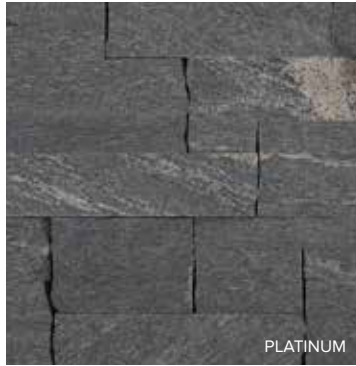

EVEN MORE POSSIBILITIES

Whatever your project demands, there's a range of beautiful Solstice® natural stone building products to elevate it. From pavers to wall cladding to a whole selection of elegant thin veneers to complement any space, you can find inspiration with Solstice.

— Available at —
 SiteOne
STONE CENTER
SiteOne.com/Solstice

PLEASE NOTE: Product color may vary. We have made every effort to accurately represent the product color in our marketing materials. The final aesthetic of any project will be governed by the artistic installation of the contractor.